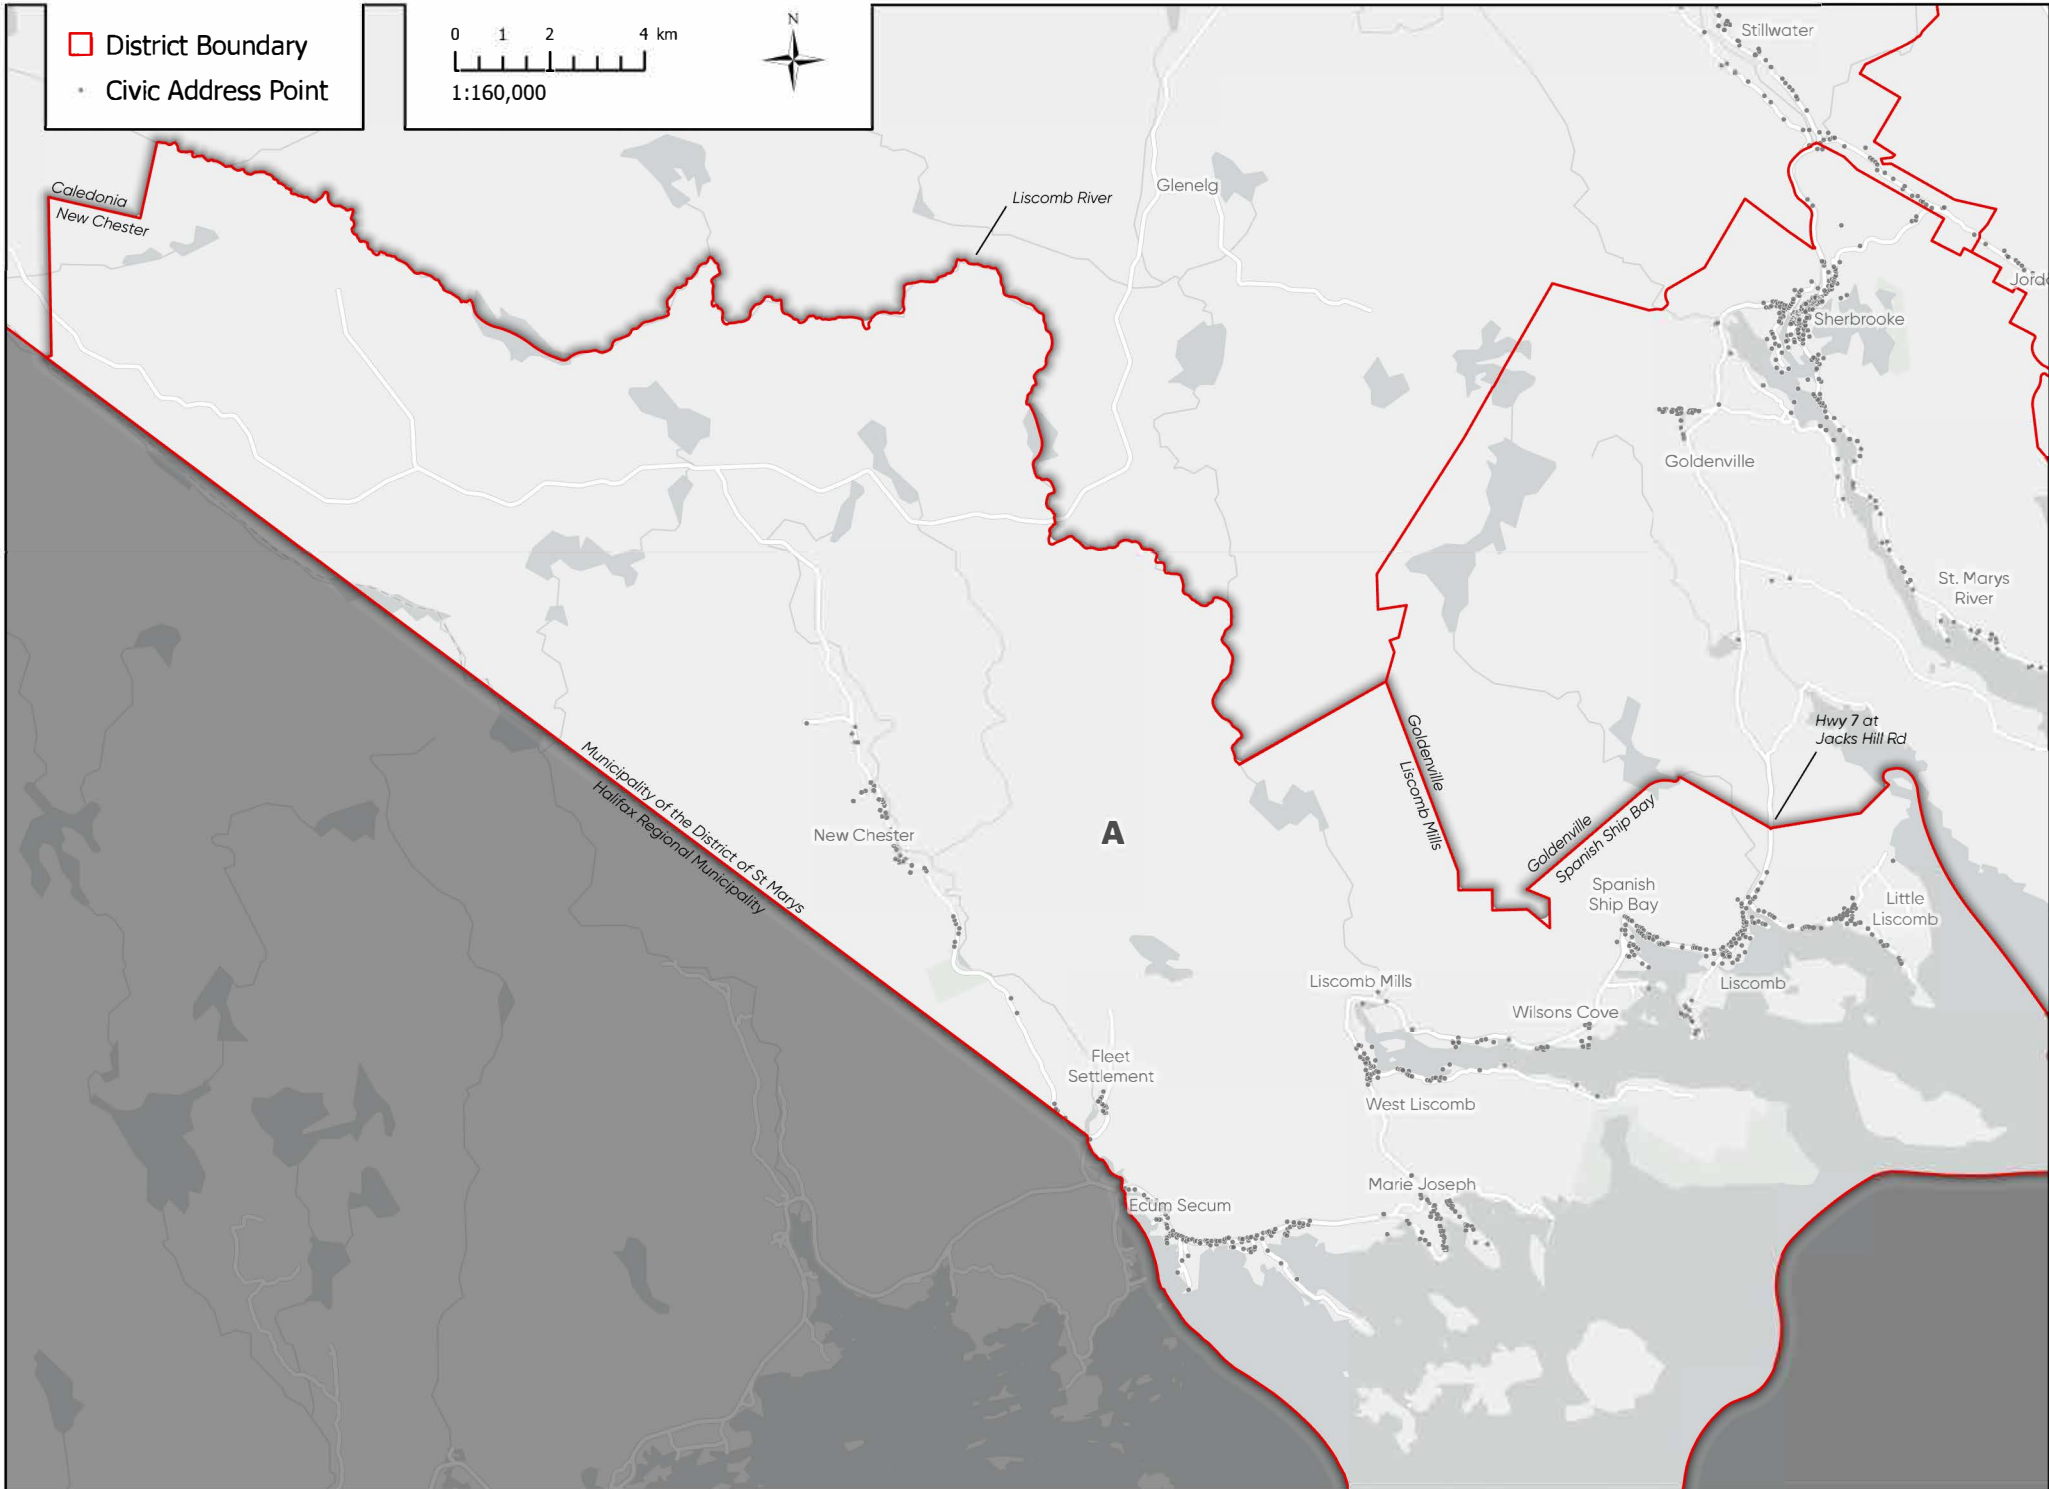

# St Marys Electoral Districts: District A

- District Boundary
- Civic Address Point

# St Marys Electoral Districts: District D

- District Boundary
- Civic Address Point

# St Marys Electoral Districts: District E

- District Boundary
- Civic Address Point

# St Marys Electoral Districts

□ District Boundary  
● Civic Address Point

0 0.5 1 2 km  
 1:100,000

District	Area (sq km)	Electors	Variance	Communities
A	478.9	417	12.3	New Chester, Fleet Settlement, Liscomb Mills, Ecum Secum, Marie Joseph, West Liscomb, Wilsons Cove, Spanish Ship Bay, Liscomb, Little Liscomb
B	235.6	373	0.5	Goldenville, Sherbrooke, St Marys River, Sonora, Wine Harbour
C	212.8	400	7.8	Wine Harbour, Indian Harbour Lake, Port Hillford, Holland Harbour, Harpelville, Port Bickerton, Fishermans Harbour
D	983.9	315	-15.1	Trafalgar, Cameron Settlement, Caledonia, Lower Caledonia, Smithfield, Aspen, Glenelg, Melrose, Waternish, Stillwater
E	275.6	351	-5.4	Garden of Eden Barrens, Denver, Newtown, north Aspen, Fisher Mills, Lochiel Lake, South Lochaber, Goshen, Argyle, Eight Island Lake, Country Harbour Lake