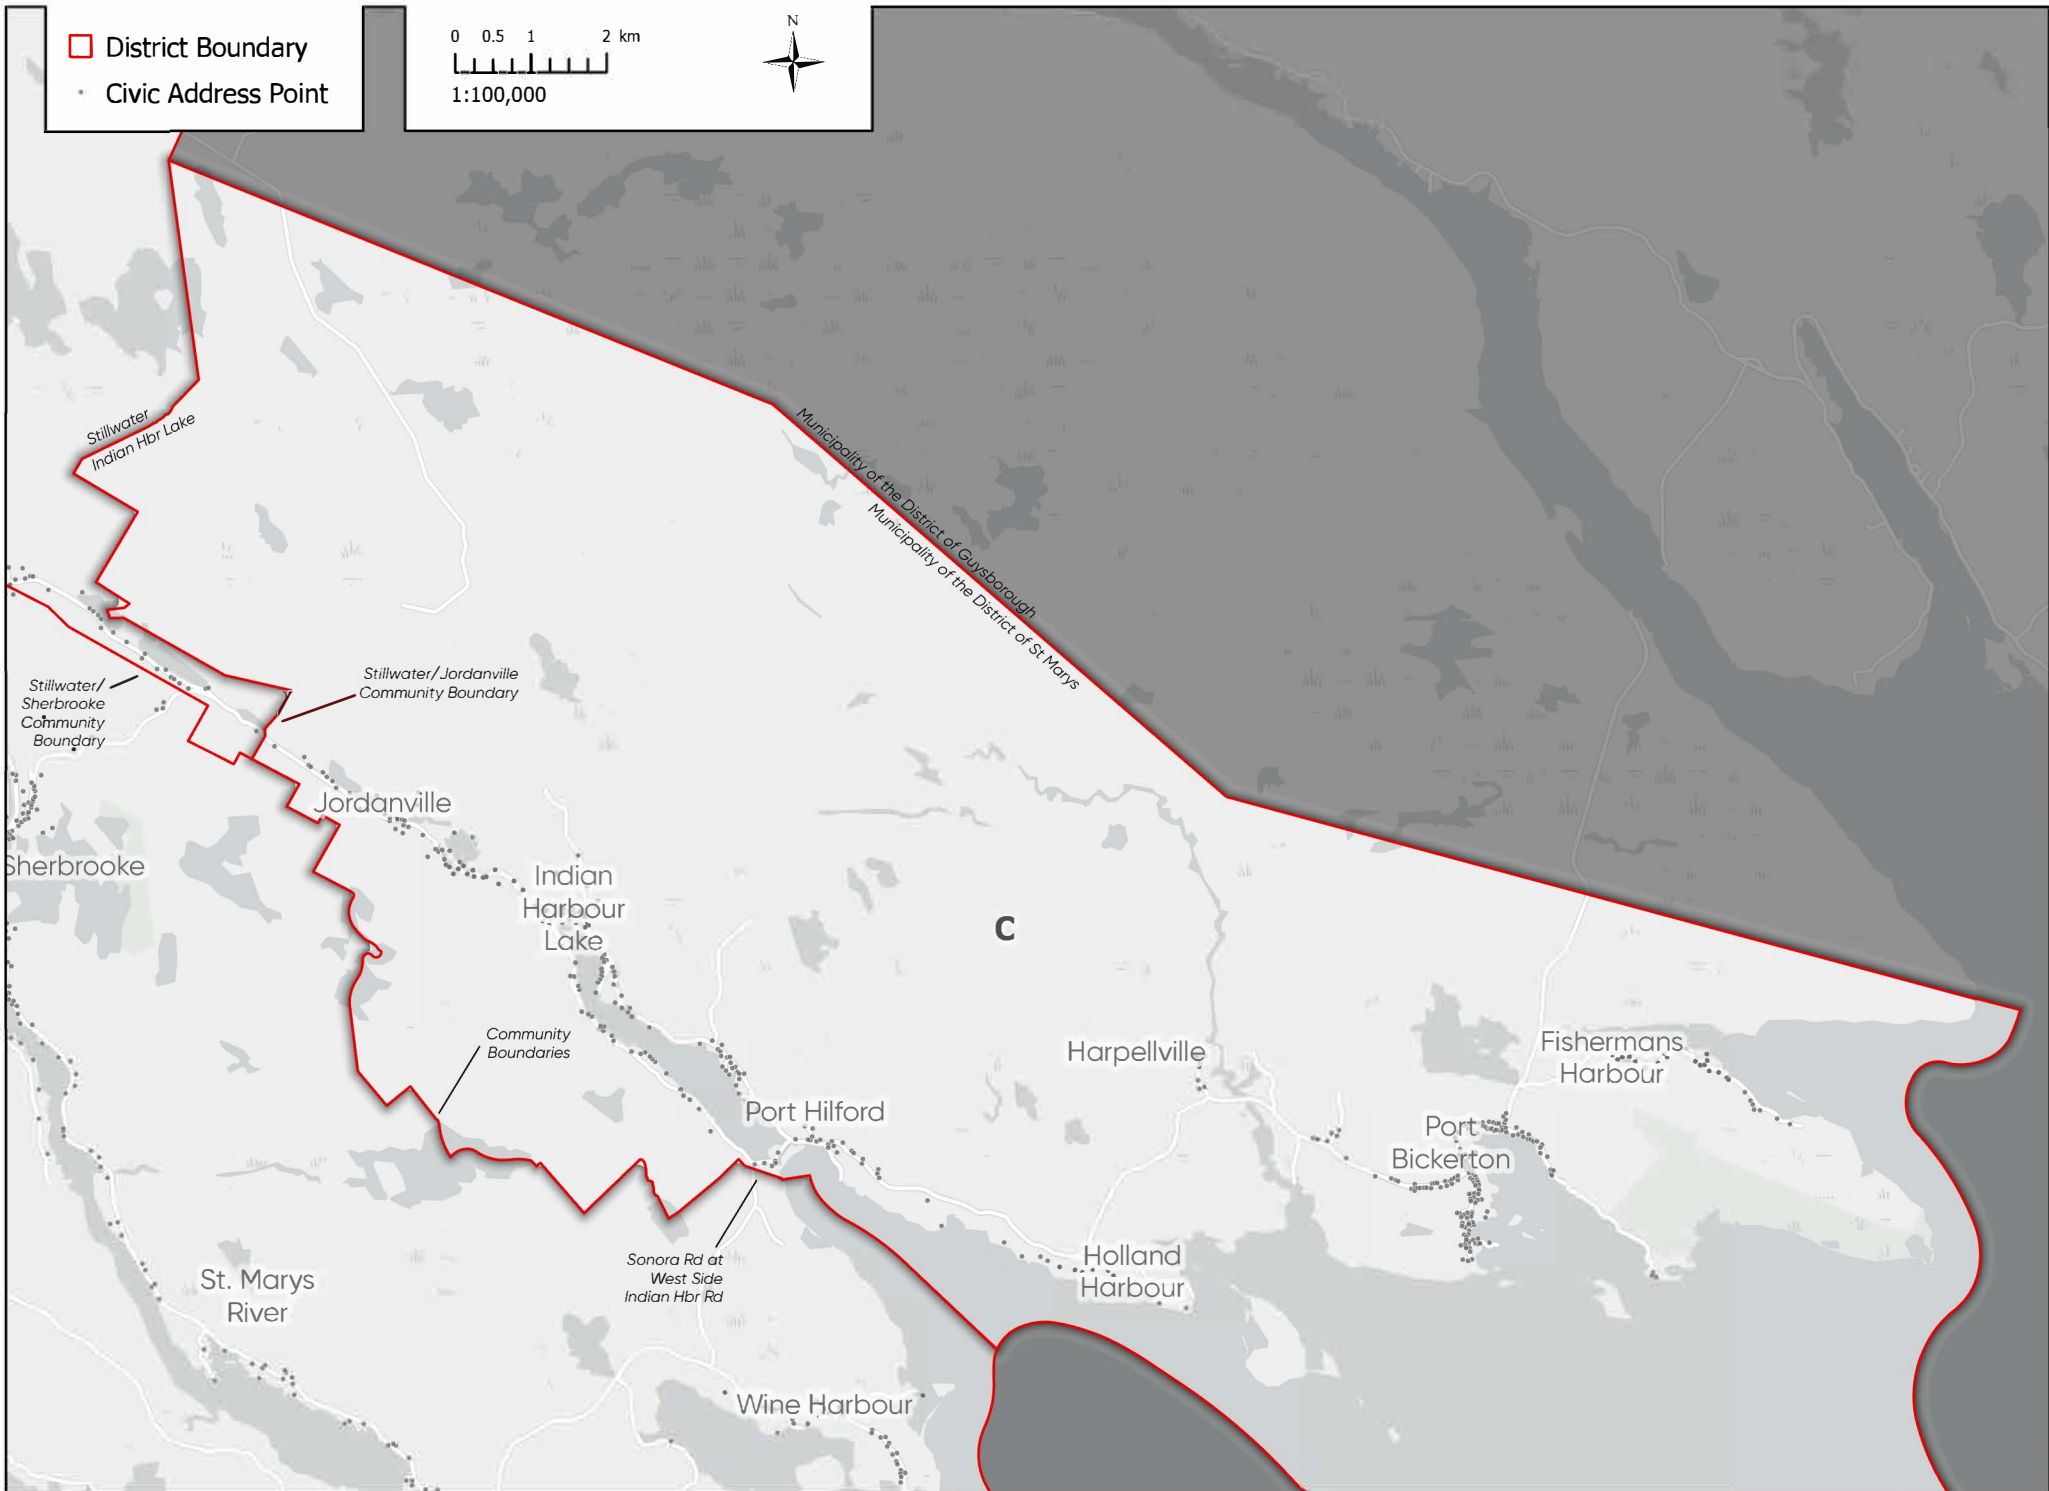

# St Marys Electoral Districts: District B

- District Boundary
- Civic Address Point

0 0.5 1 2 km  
1:100,000

# St Marys Electoral Districts: District C

- District Boundary
- Civic Address Point

0 0.5 1 2 km  
1:100,000

# St Marys Electoral Districts: District D

- District Boundary
- Civic Address Point

# St Marys Electoral Districts

□ District Boundary  
● Civic Address Point

0 0.5 1 2 km  
 1:100,000

District	Area (sq km)	Electors	Variance	Communities
A	478.9	417	12.3	New Chester, Fleet Settlement, Liscomb Mills, Ecum Secum, Marie Joseph, West Liscomb, Wilsons Cove, Spanish Ship Bay, Liscomb, Little Liscomb
B	235.6	373	0.5	Goldenville, Sherbrooke, St Marys River, Sonora, Wine Harbour
C	212.8	400	7.8	Wine Harbour, Indian Harbour Lake, Port Hillford, Holland Harbour, Harpelville, Port Bickerton, Fishermans Harbour
D	983.9	315	-15.1	Trafalgar, Cameron Settlement, Caledonia, Lower Caledonia, Smithfield, Aspen, Glenelg, Melrose, Waternish, Stillwater
E	275.6	351	-5.4	Garden of Eden Barrens, Denver, Newtown, north Aspen, Fisher Mills, Lochiel Lake, South Lochaber, Goshen, Argyle, Eight Island Lake, Country Harbour Lake