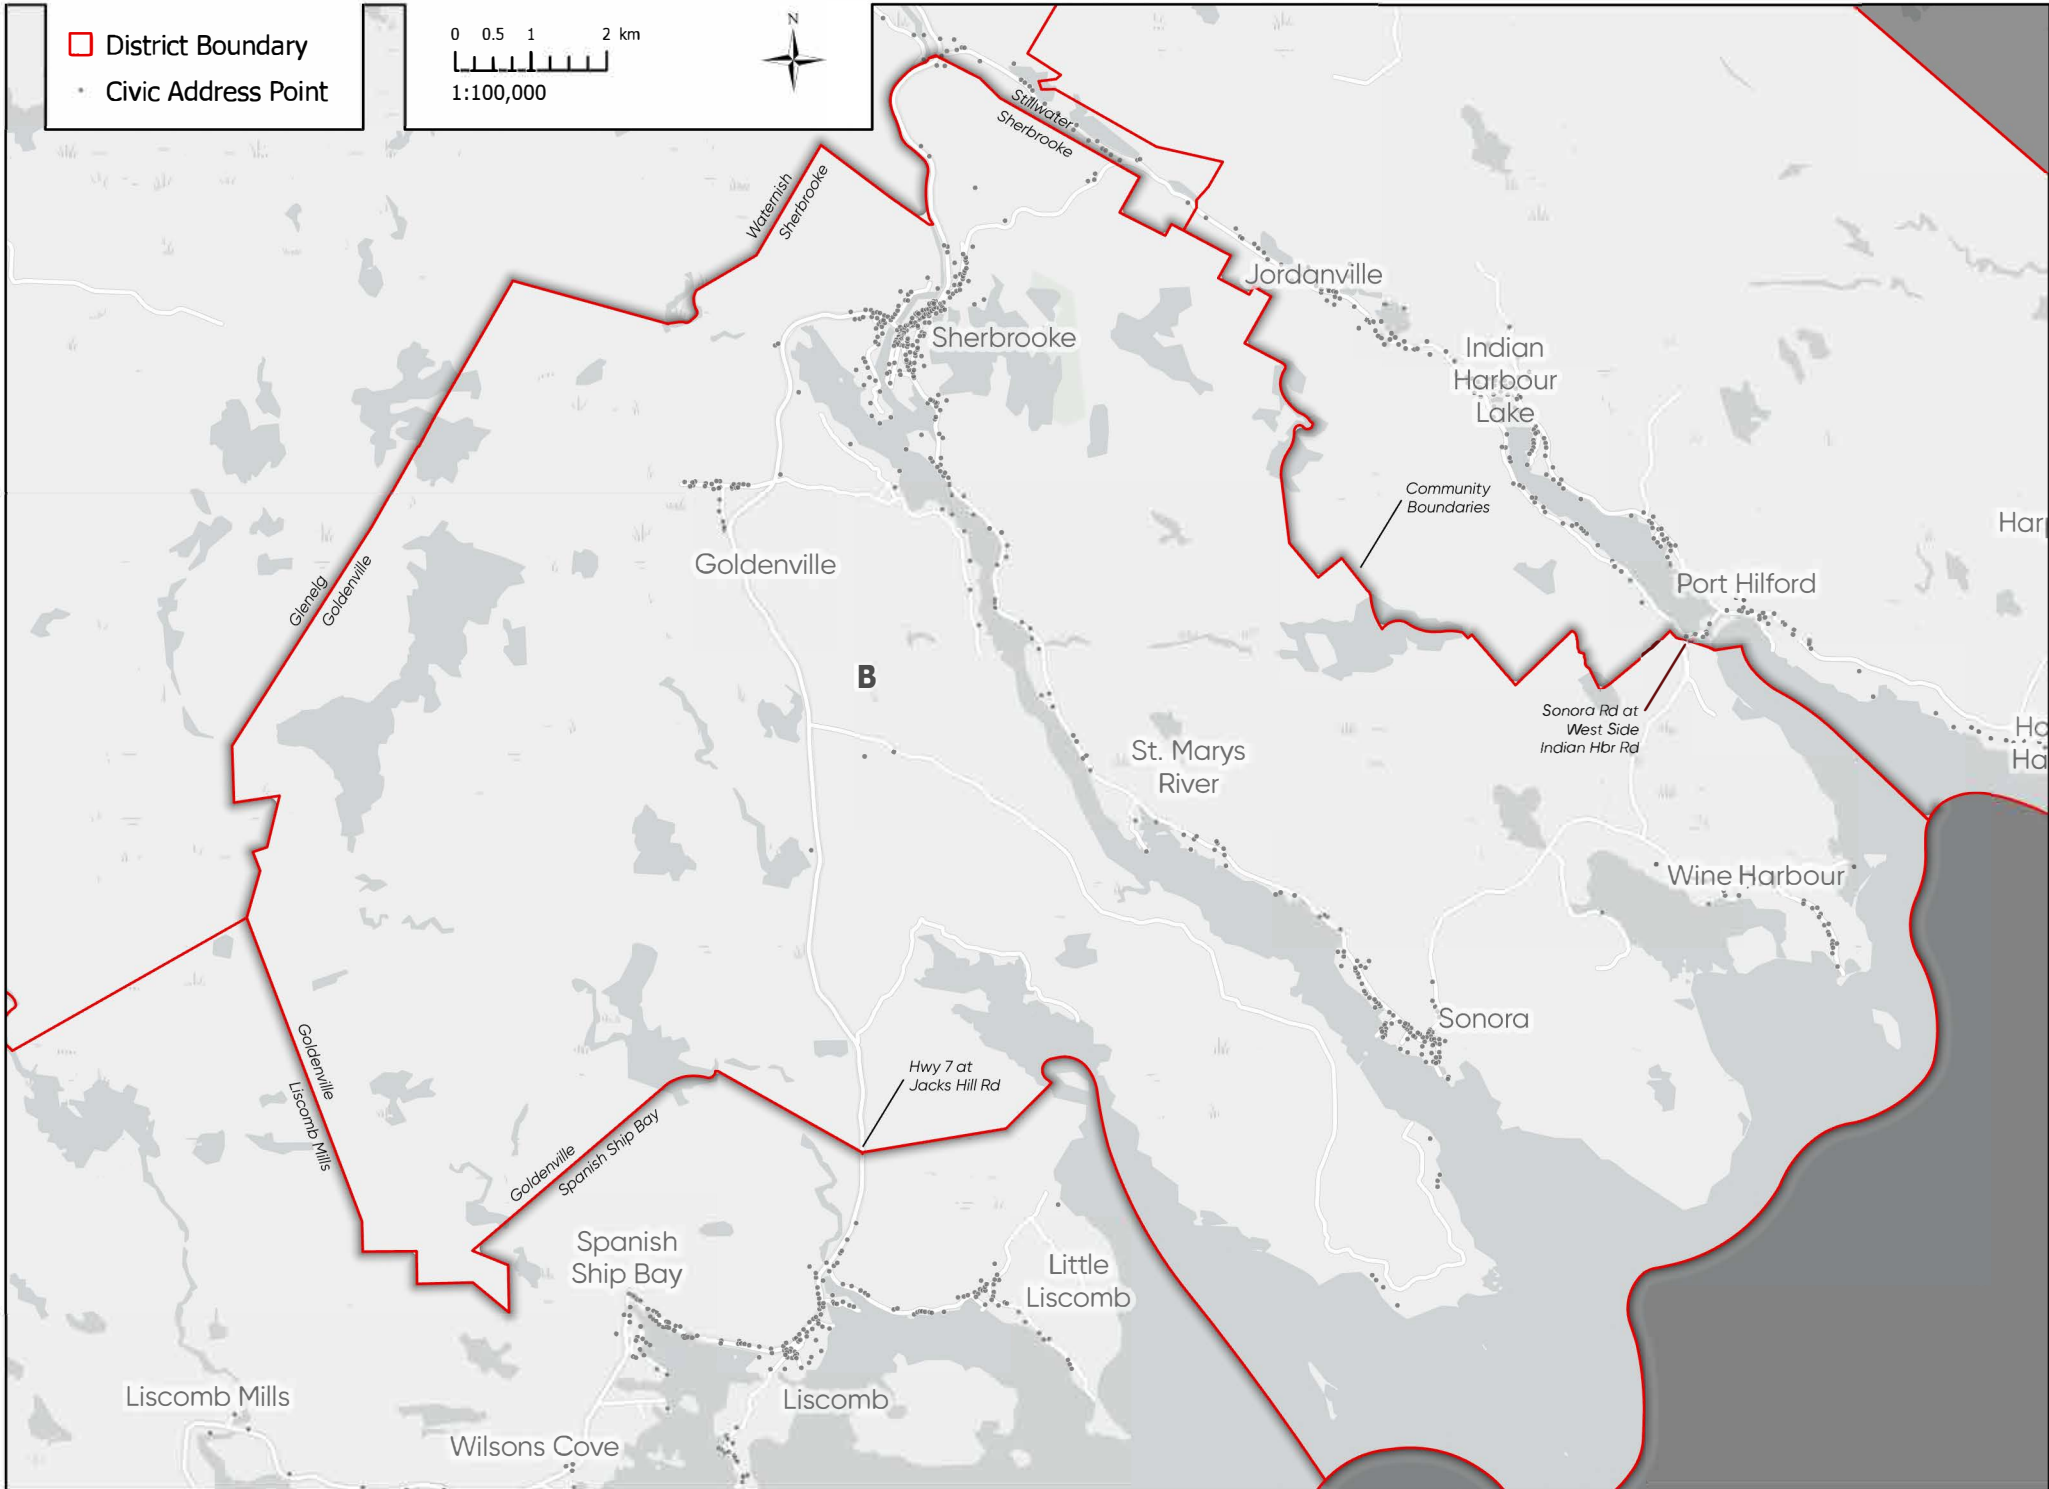

St Marys Electoral Districts: District B

- District Boundary
- Civic Address Point

0 0.5 1 2 km
1:100,000