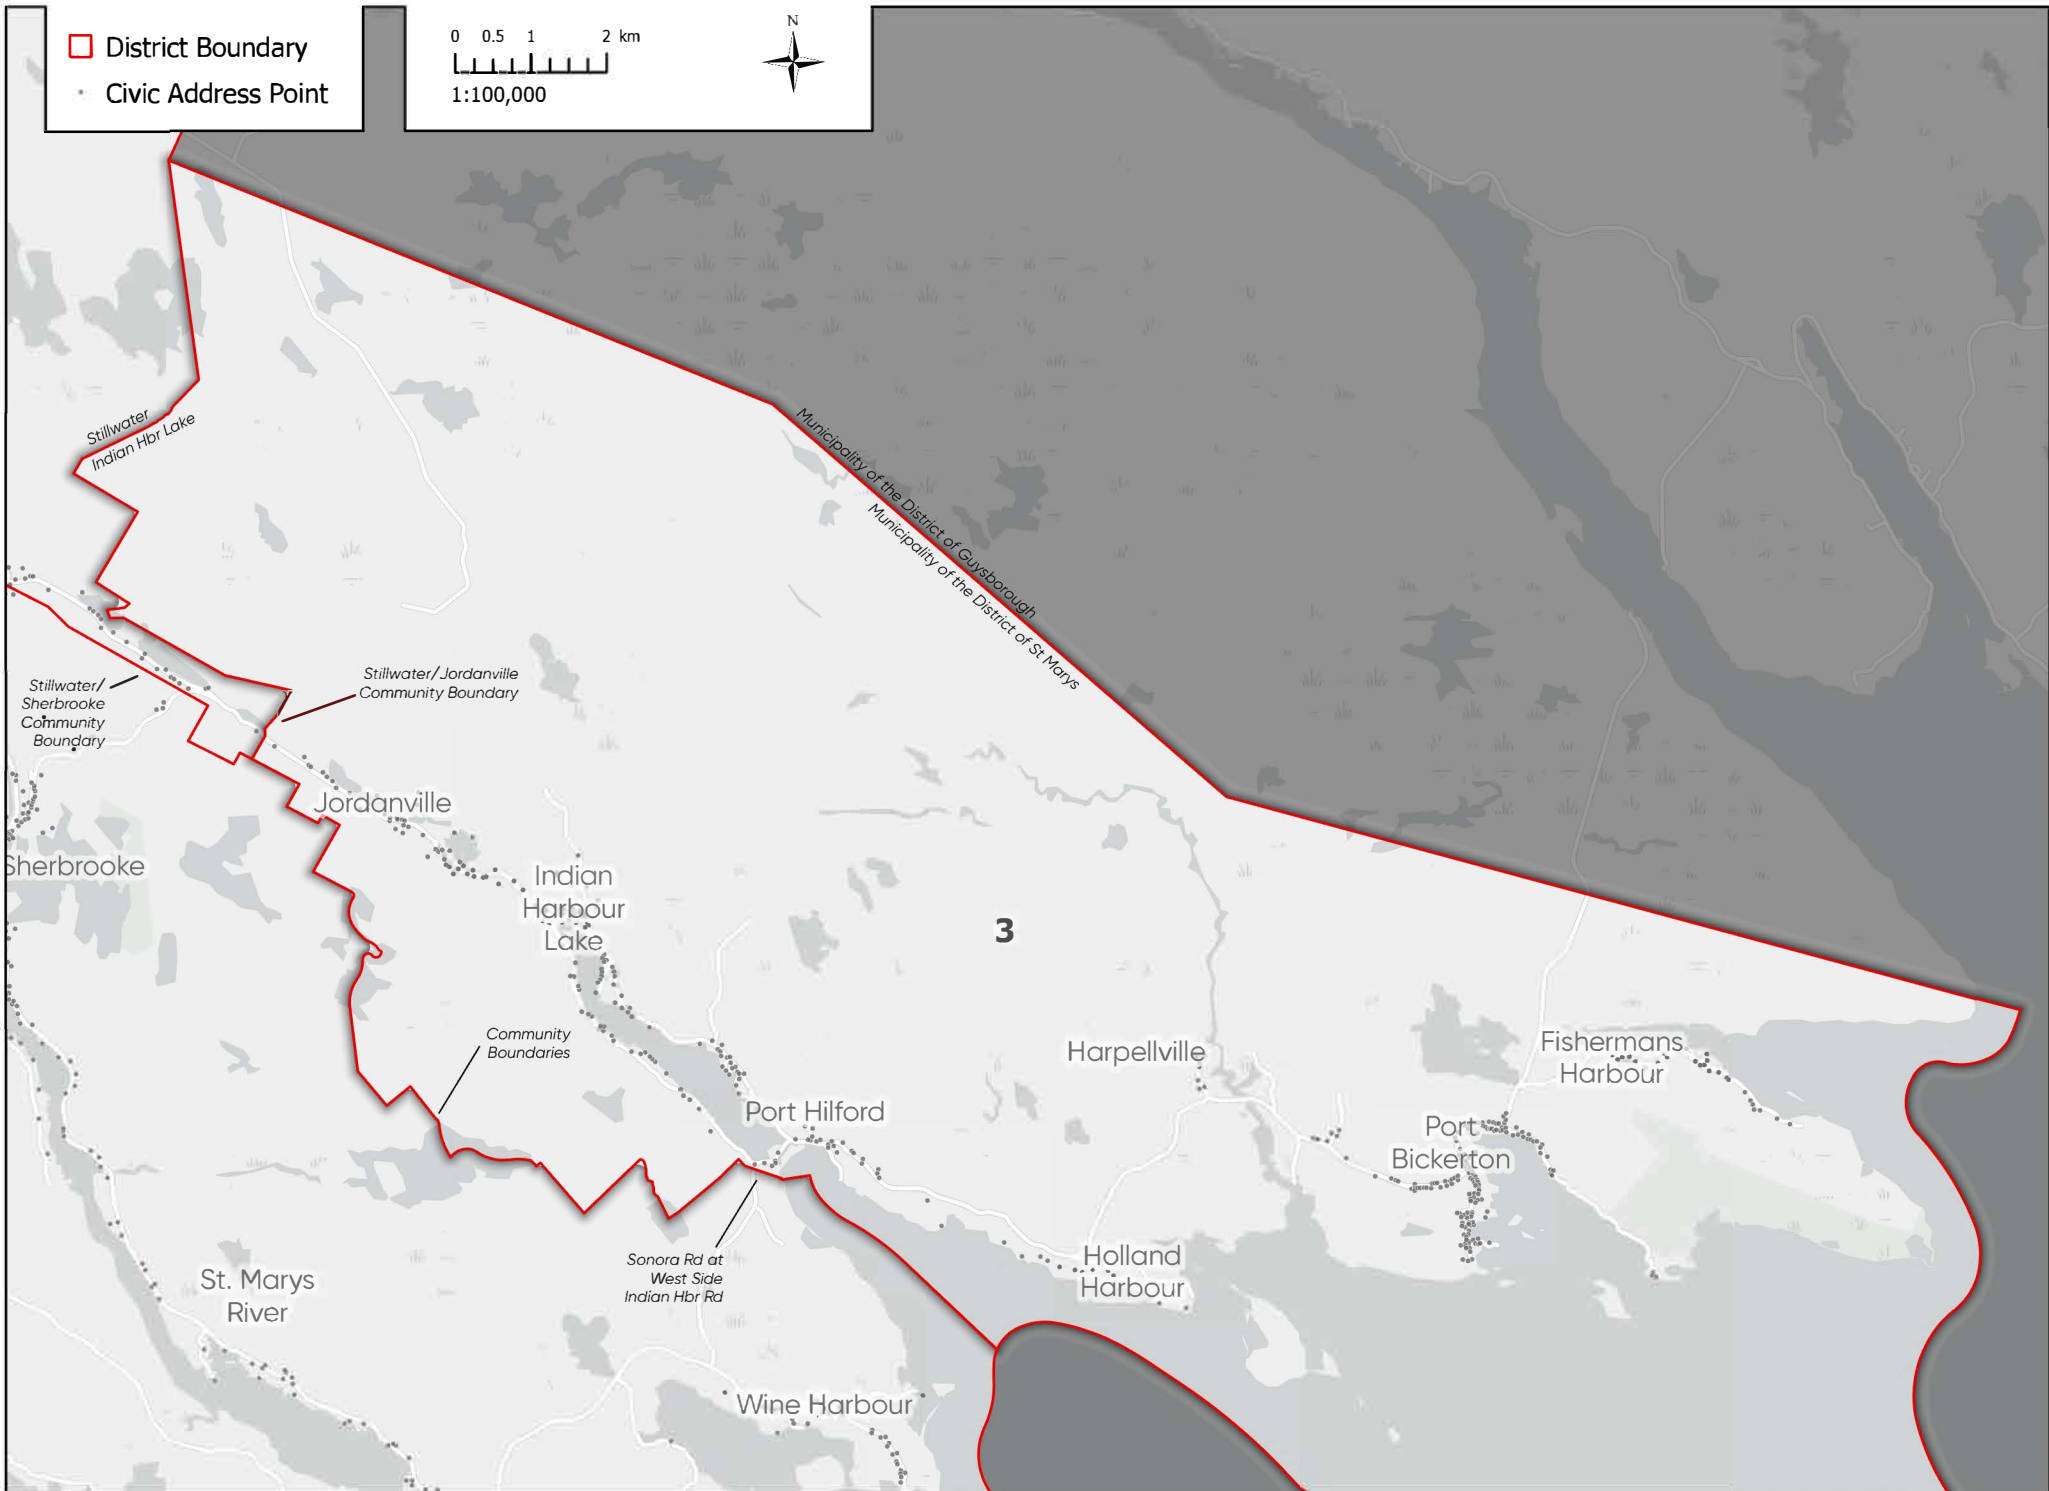

# St Marys Electoral Districts: District C

- District Boundary
- Civic Address Point

0 0.5 1 2 km  
1:100,000

3