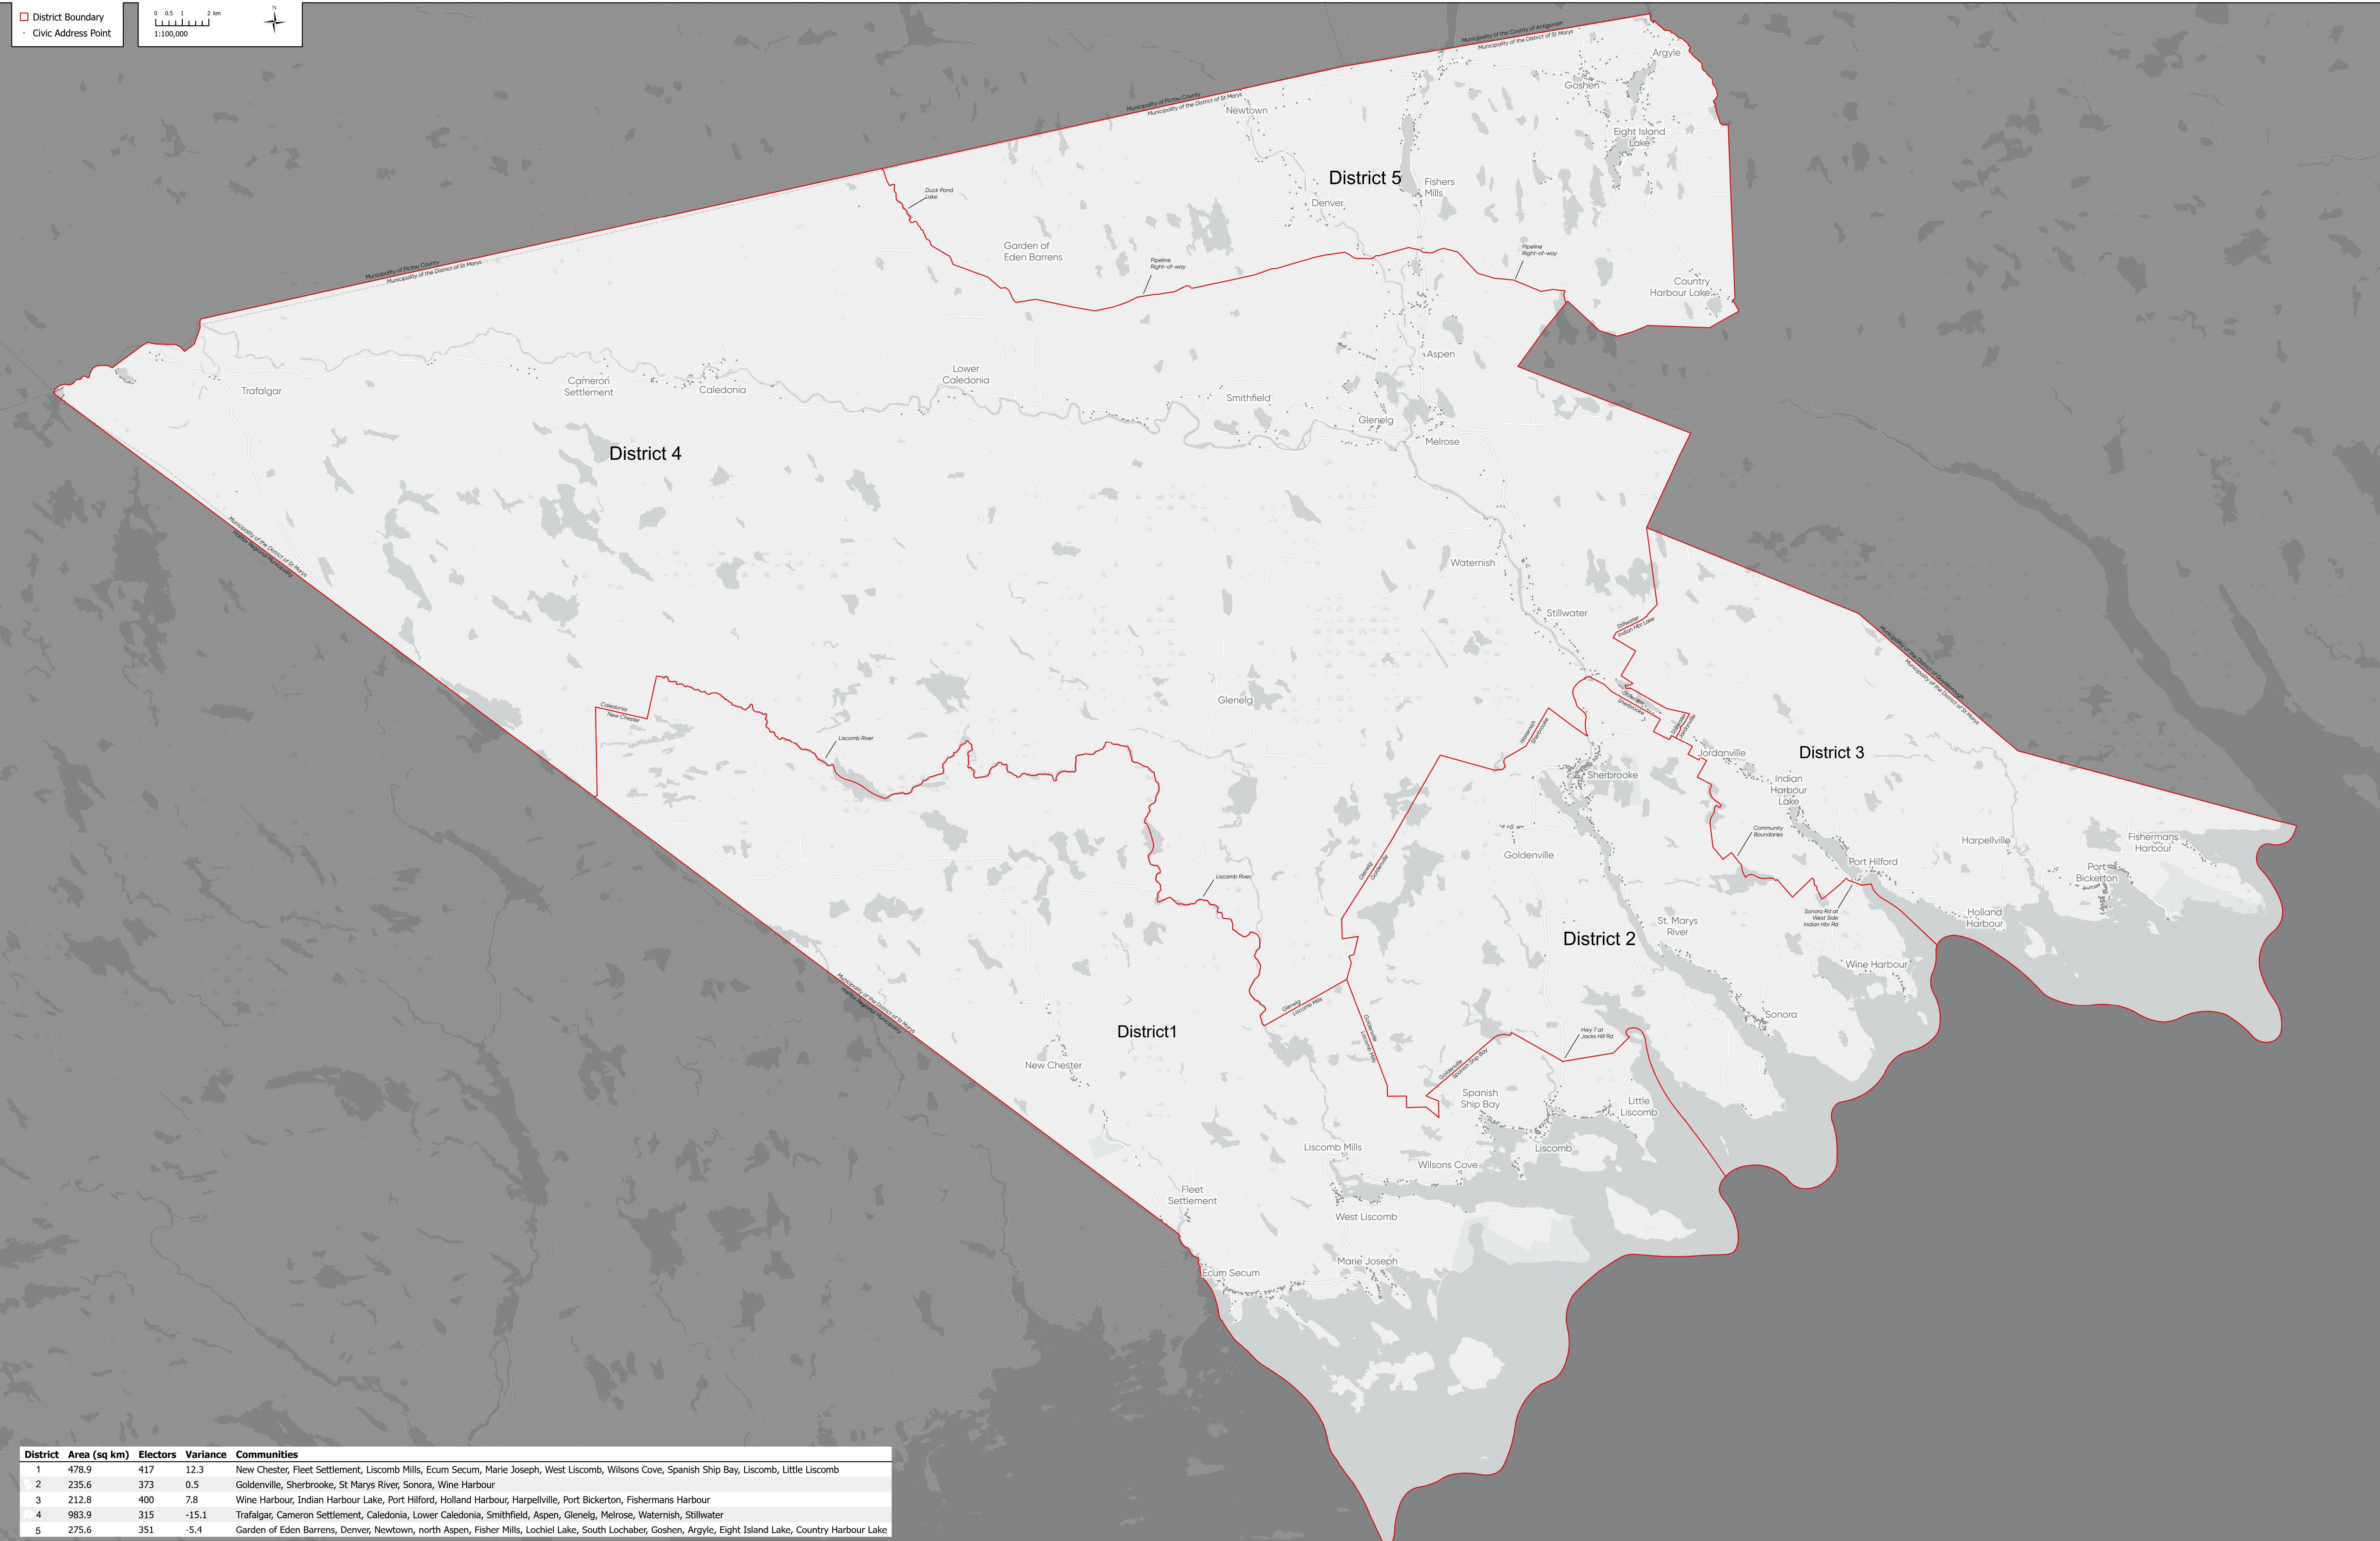

St Marys Electoral Districts

□ District Boundary
● Civic Address Point

0 0.5 1 2 km
 1:100,000

District	Area (sq km)	Electors	Variance	Communities
1	478.9	417	12.3	New Chester, Fleet Settlement, Liscomb Mills, Ecum Secum, Marie Joseph, West Liscomb, Wilsons Cove, Spanish Ship Bay, Liscomb, Little Liscomb
2	235.6	373	0.5	Goldenville, Sherbrooke, St. Marys River, Sonora, Wine Harbour
3	212.8	400	7.8	Wine Harbour, Indian Harbour Lake, Port Hillford, Holland Harbour, Harpelville, Port Bickerton, Fishermans Harbour
4	983.9	315	-15.1	Trafalgar, Cameron Settlement, Caledonia, Lower Caledonia, Smithfield, Aspen, Glenelg, Melrose, Waternish, Stillwater
5	275.6	351	-5.4	Garden of Eden Barrens, Denver, Newtown, north Aspen, Fisher Mills, Lochiel Lake, South Lochaber, Goshen, Argyle, Eight Island Lake, Country Harbour Lake