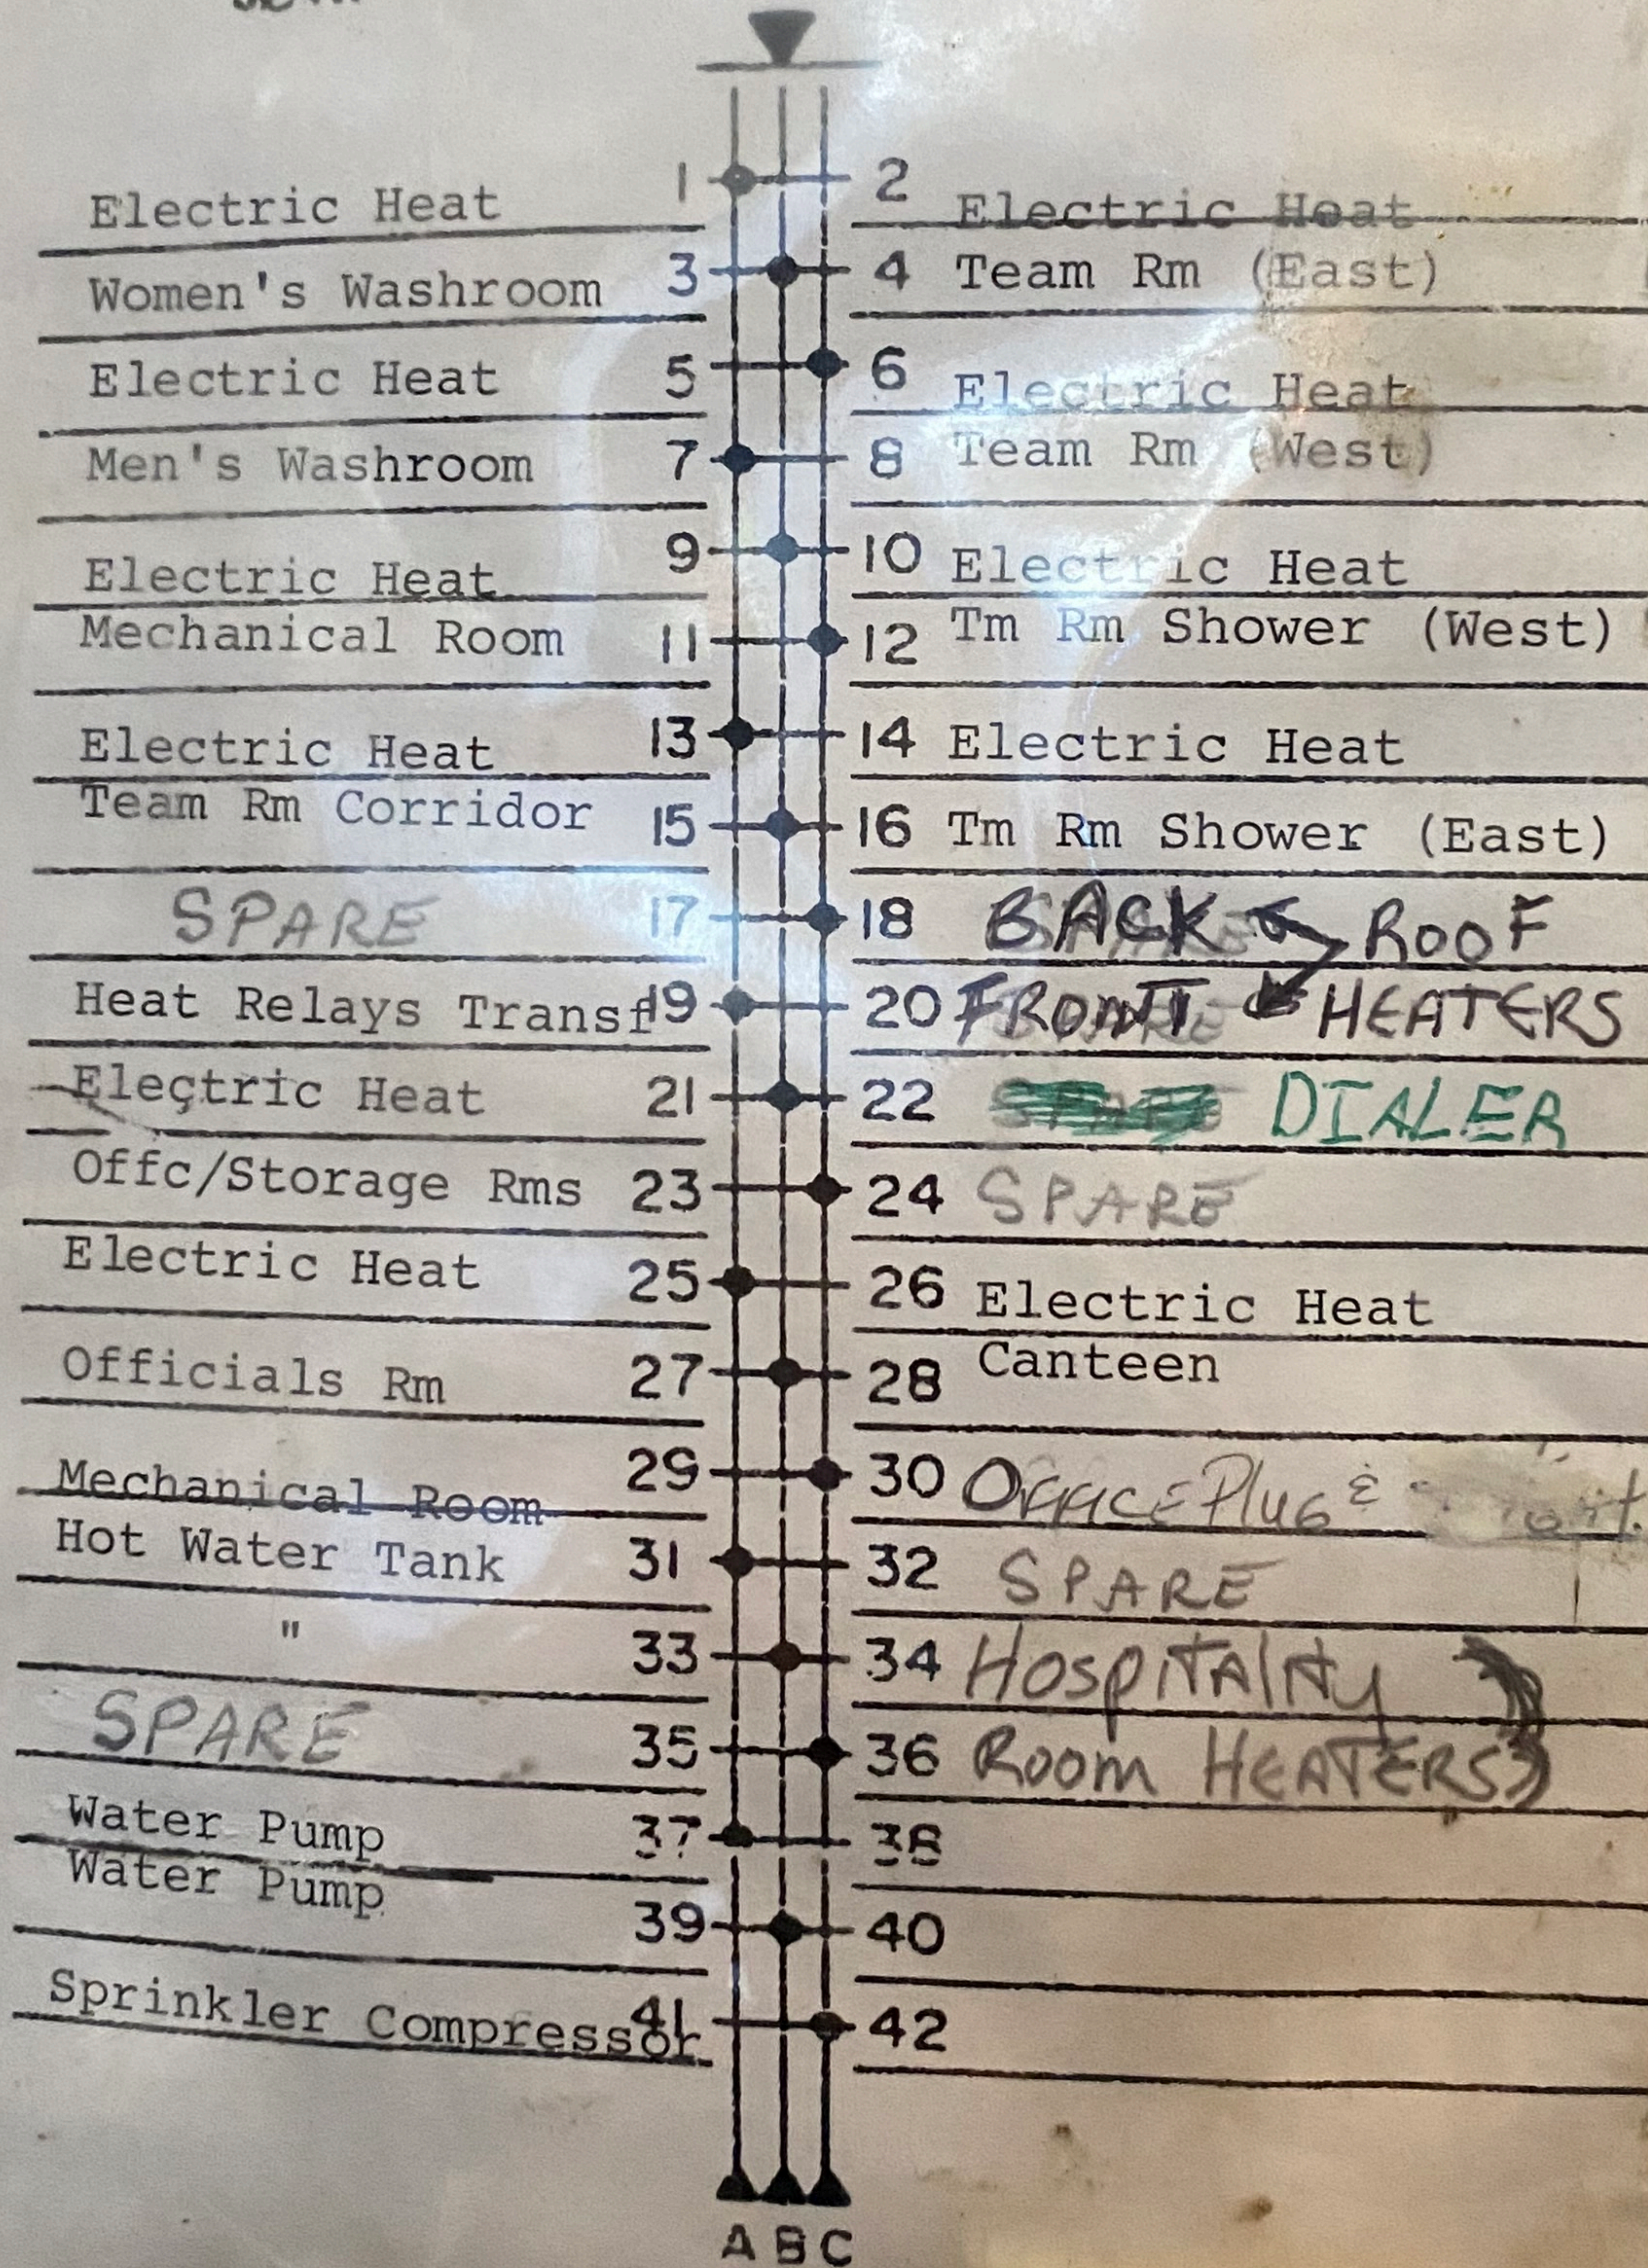

CIRCUIT DIRECTORY

CARTE DES CIRCUITS

Panel "B"

304W

NEUT.

304F

A70022